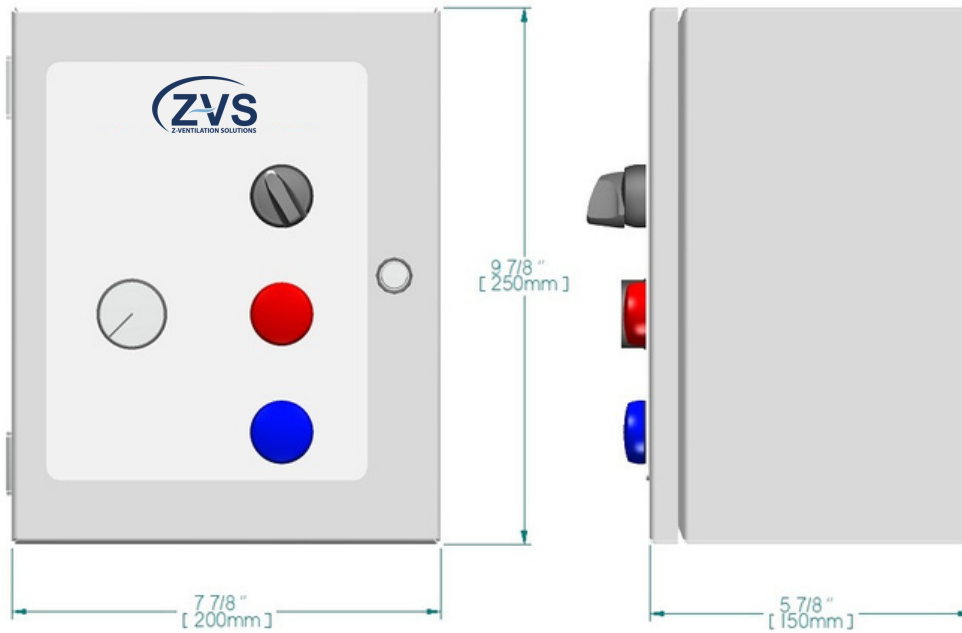

Mechanical specifications