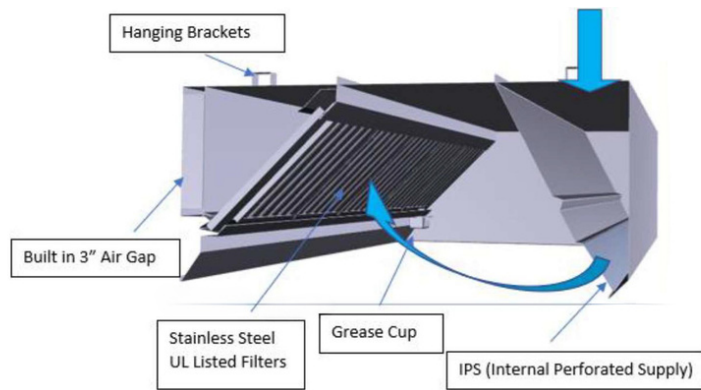

S.M.A.R.T Vent

Sustainable Makeup Air Return Technology Will COST You LESS!

Introducing Z-Ventilation's S.M.A.R.T Vent, a revolutionary leap forward in commercial kitchen ventilation. Our unique design swiftly extracts grease-laden vapors, while introducing fresh air to maintain an optimal kitchen atmosphere. The S.M.A.R.T Vent intelligently manages air pressure, eliminating the need for costly tempered air units and utilizing a fresh air makeup fan instead. Its sustainable design ensures a comfortable working environment by redirecting heat away from your team.

With Z-Ventilation's S.M.A.R.T Hood, we bring intelligent design and sustainable efficiency to your kitchen's ventilation needs.

Make-Up Air: Available Up To 80%

LOWER UP-FRONT COST
No purchase of costly tempered unit

LOWER ENERGY BILLS
No costly heating bills to run a tempered make-up air unit

HANDLES MORE MAKE-UP AIR
Designed to provide up to 80% of make-up air

↓ LOWER INSTALLATION COST

Easier Installation

SAVE MONEY ON FAN & INSTALLATION WITH S.M.A.R.T VENT

S.M.A.R.T Vent Non-Tempered Fan

Direct Gas Fired MUA Fan

<100lbs
2' x 2'