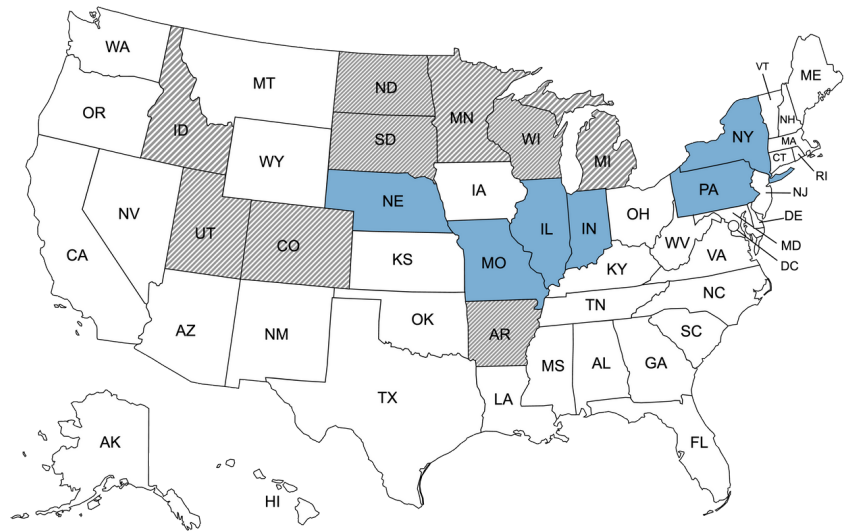

# S.M.A.R.T VENT ALLOWANCE

NOT ALLOWED

NOT ALLOWED IN  
SOME AREAS

ALLOWED

## Jurisdiction Does Not Allow S.M.A.R.T Vent:

Michigan - ALL

Minnesota - ALL

Wisconsin - ALL

Utah - ALL

North Dakota - ALL

Idaho - ALL

Colorado - ALL

South Dakota - ALL

Chicago, IL Suburbs (Check)

Arkansas - ALL (External PSP Required)

Ft. Wayne, IN Area

Syracuse, NY Area

Evansville, IN Area

Bloomington, IN Area

Springfield, IL Area

Elgin/Rockford, IL Area

Buffalo, NY Area

Lincoln, NE Area

Pittsburgh, PA Area

St. Louis, MO Area