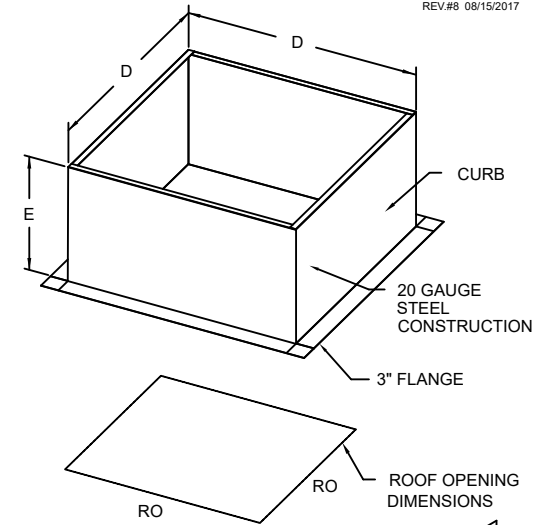

PITCHED CURBS ARE AVAILABLE FOR PITCHED ROOFS.

SPECIFY PITCH:
EXAMPLE: 7/12 PITCH = 30° SLOPE