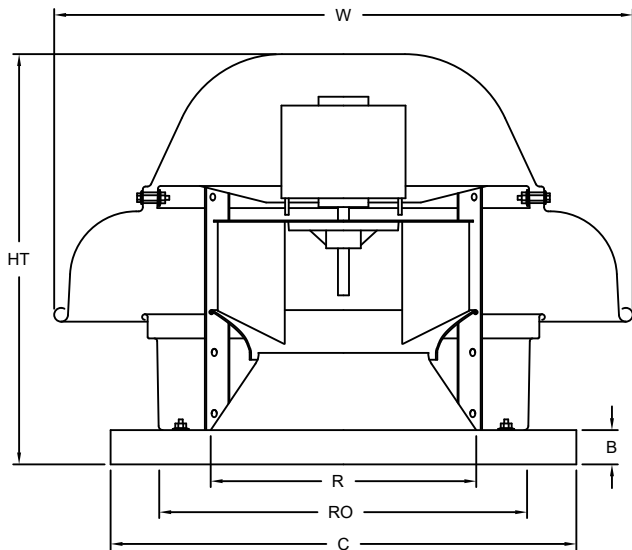

DRHFA SERIES RADIAL EXHAUST FANS

FEATURES:

- DIRECT DRIVE CONSTRUCTION (NO BELTS/ PULLEYS)
- ROOF MOUNTED FANS
- UL705
- SAFETY DISCONNECT
- STANDARD BIRD SCREEN
- SPEED CONTROL

OPTIONS:

- BACKDRAFT DAMPER
- HINGED FAN
- PITCHED CURB
- INSULATED CURB